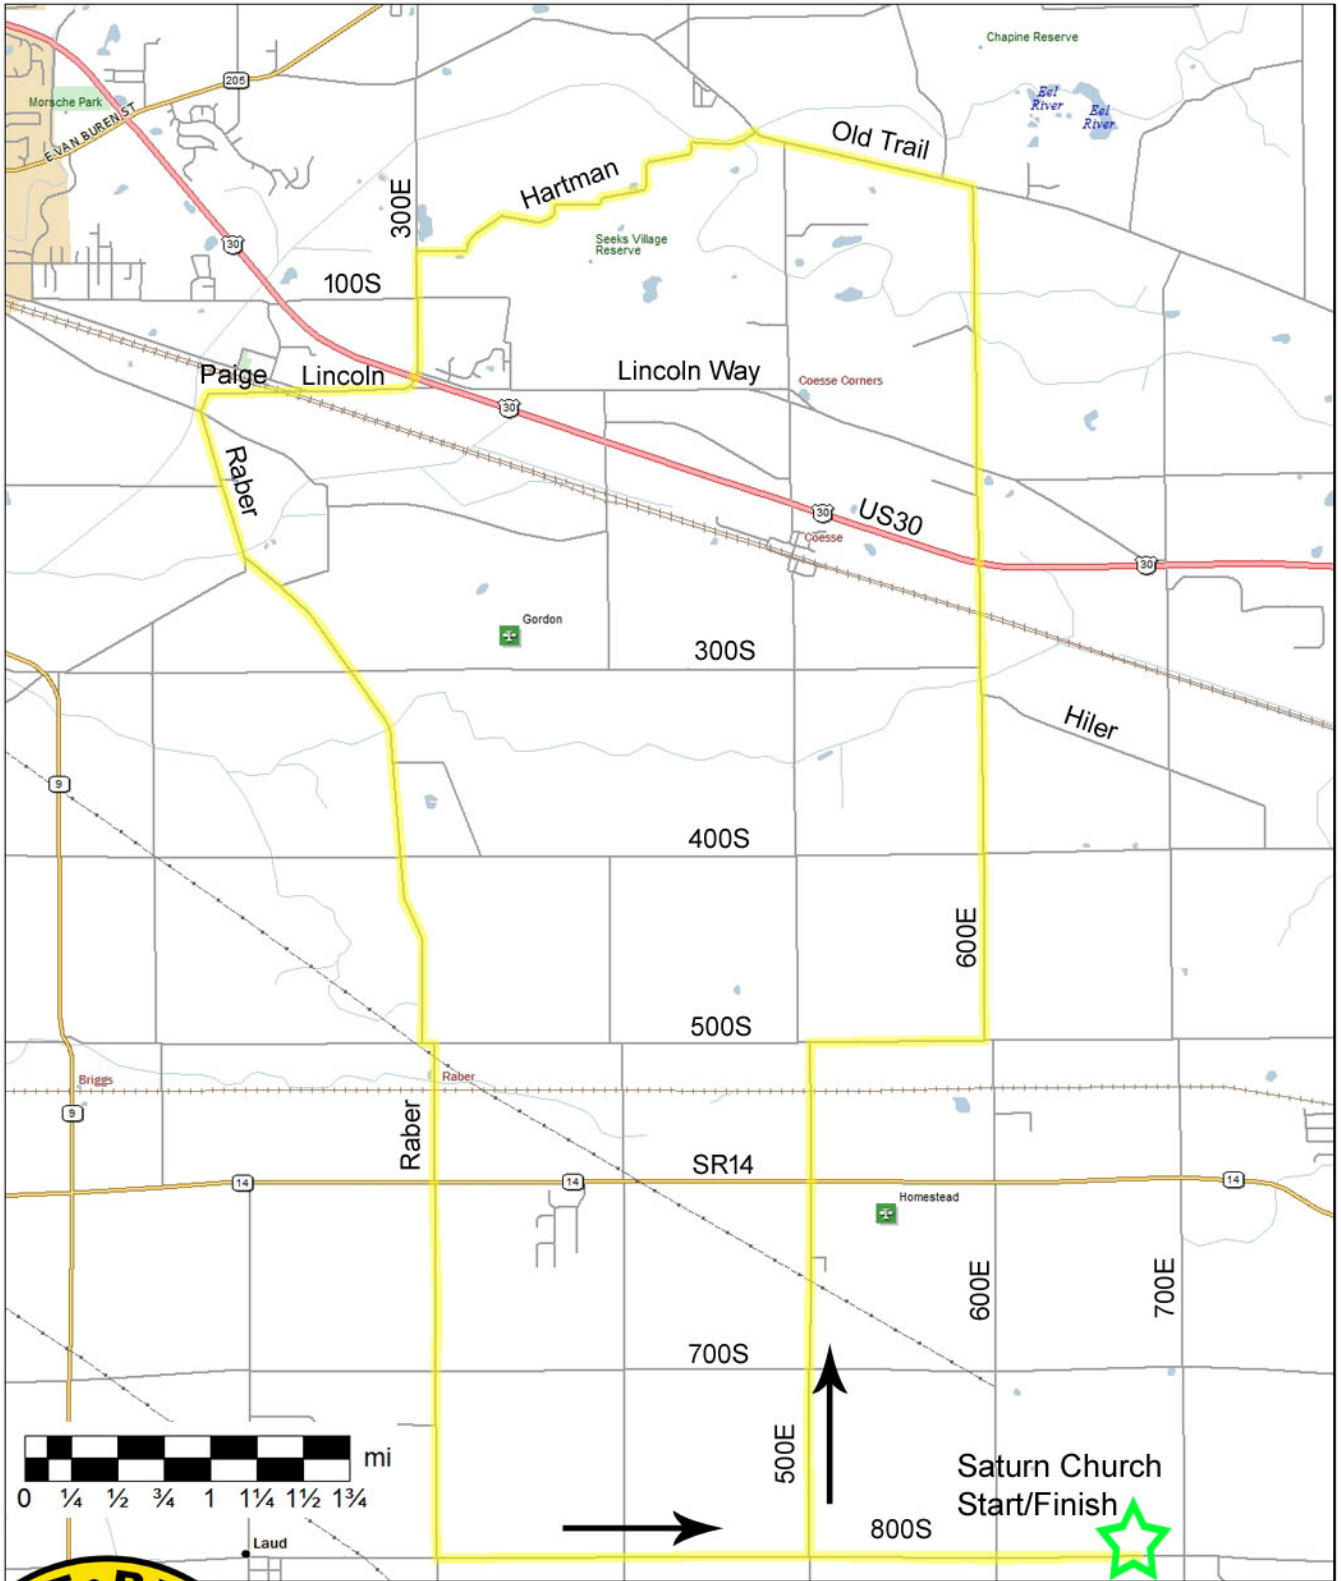

Helmets are required on all 3RVS rides - Visit us at 3rvs.com

NORTH

Saturn Ride
 Saturn Church
 6731 E800S
 Columbia City

3RVS Wednesday Night Ride to Columbia City
 Yellow route = 25.77 miles

SAT-1-C

Visit Us 3rvs.com