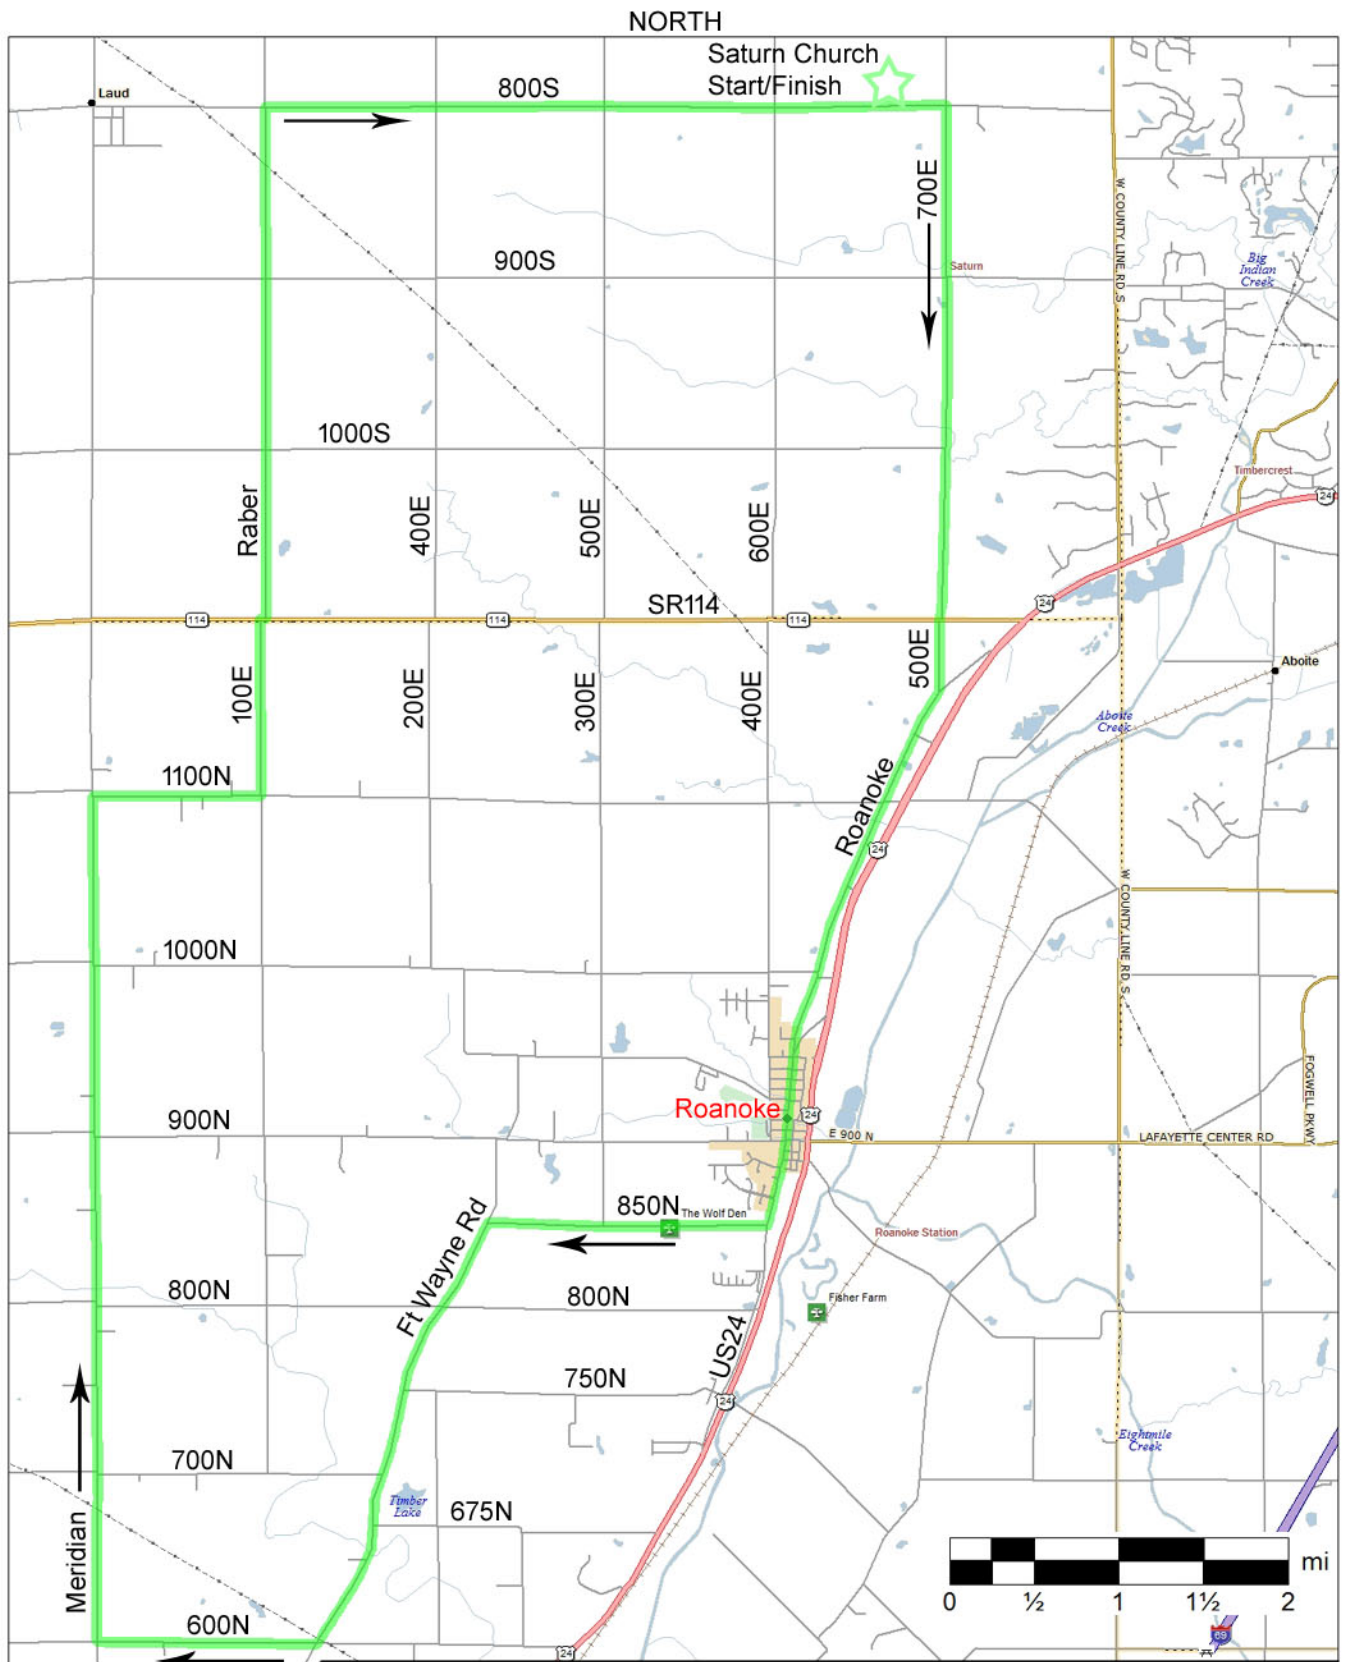

Helmets are required on all 3RVS rides - Visit us at 3rvs.com

Saturn Ride 
 Saturn Church
 6731 E800S
 Columbia City
 3RVS Wednesday Night Ride to Roanoke
 Green route = 26.66 miles

SAT-2-R

Visit Us 3rvs.com

 @ride3rvs

 View our rides
facebook.com/3rvsvideo

 Life360 Track our tours live at Ride 3RVS